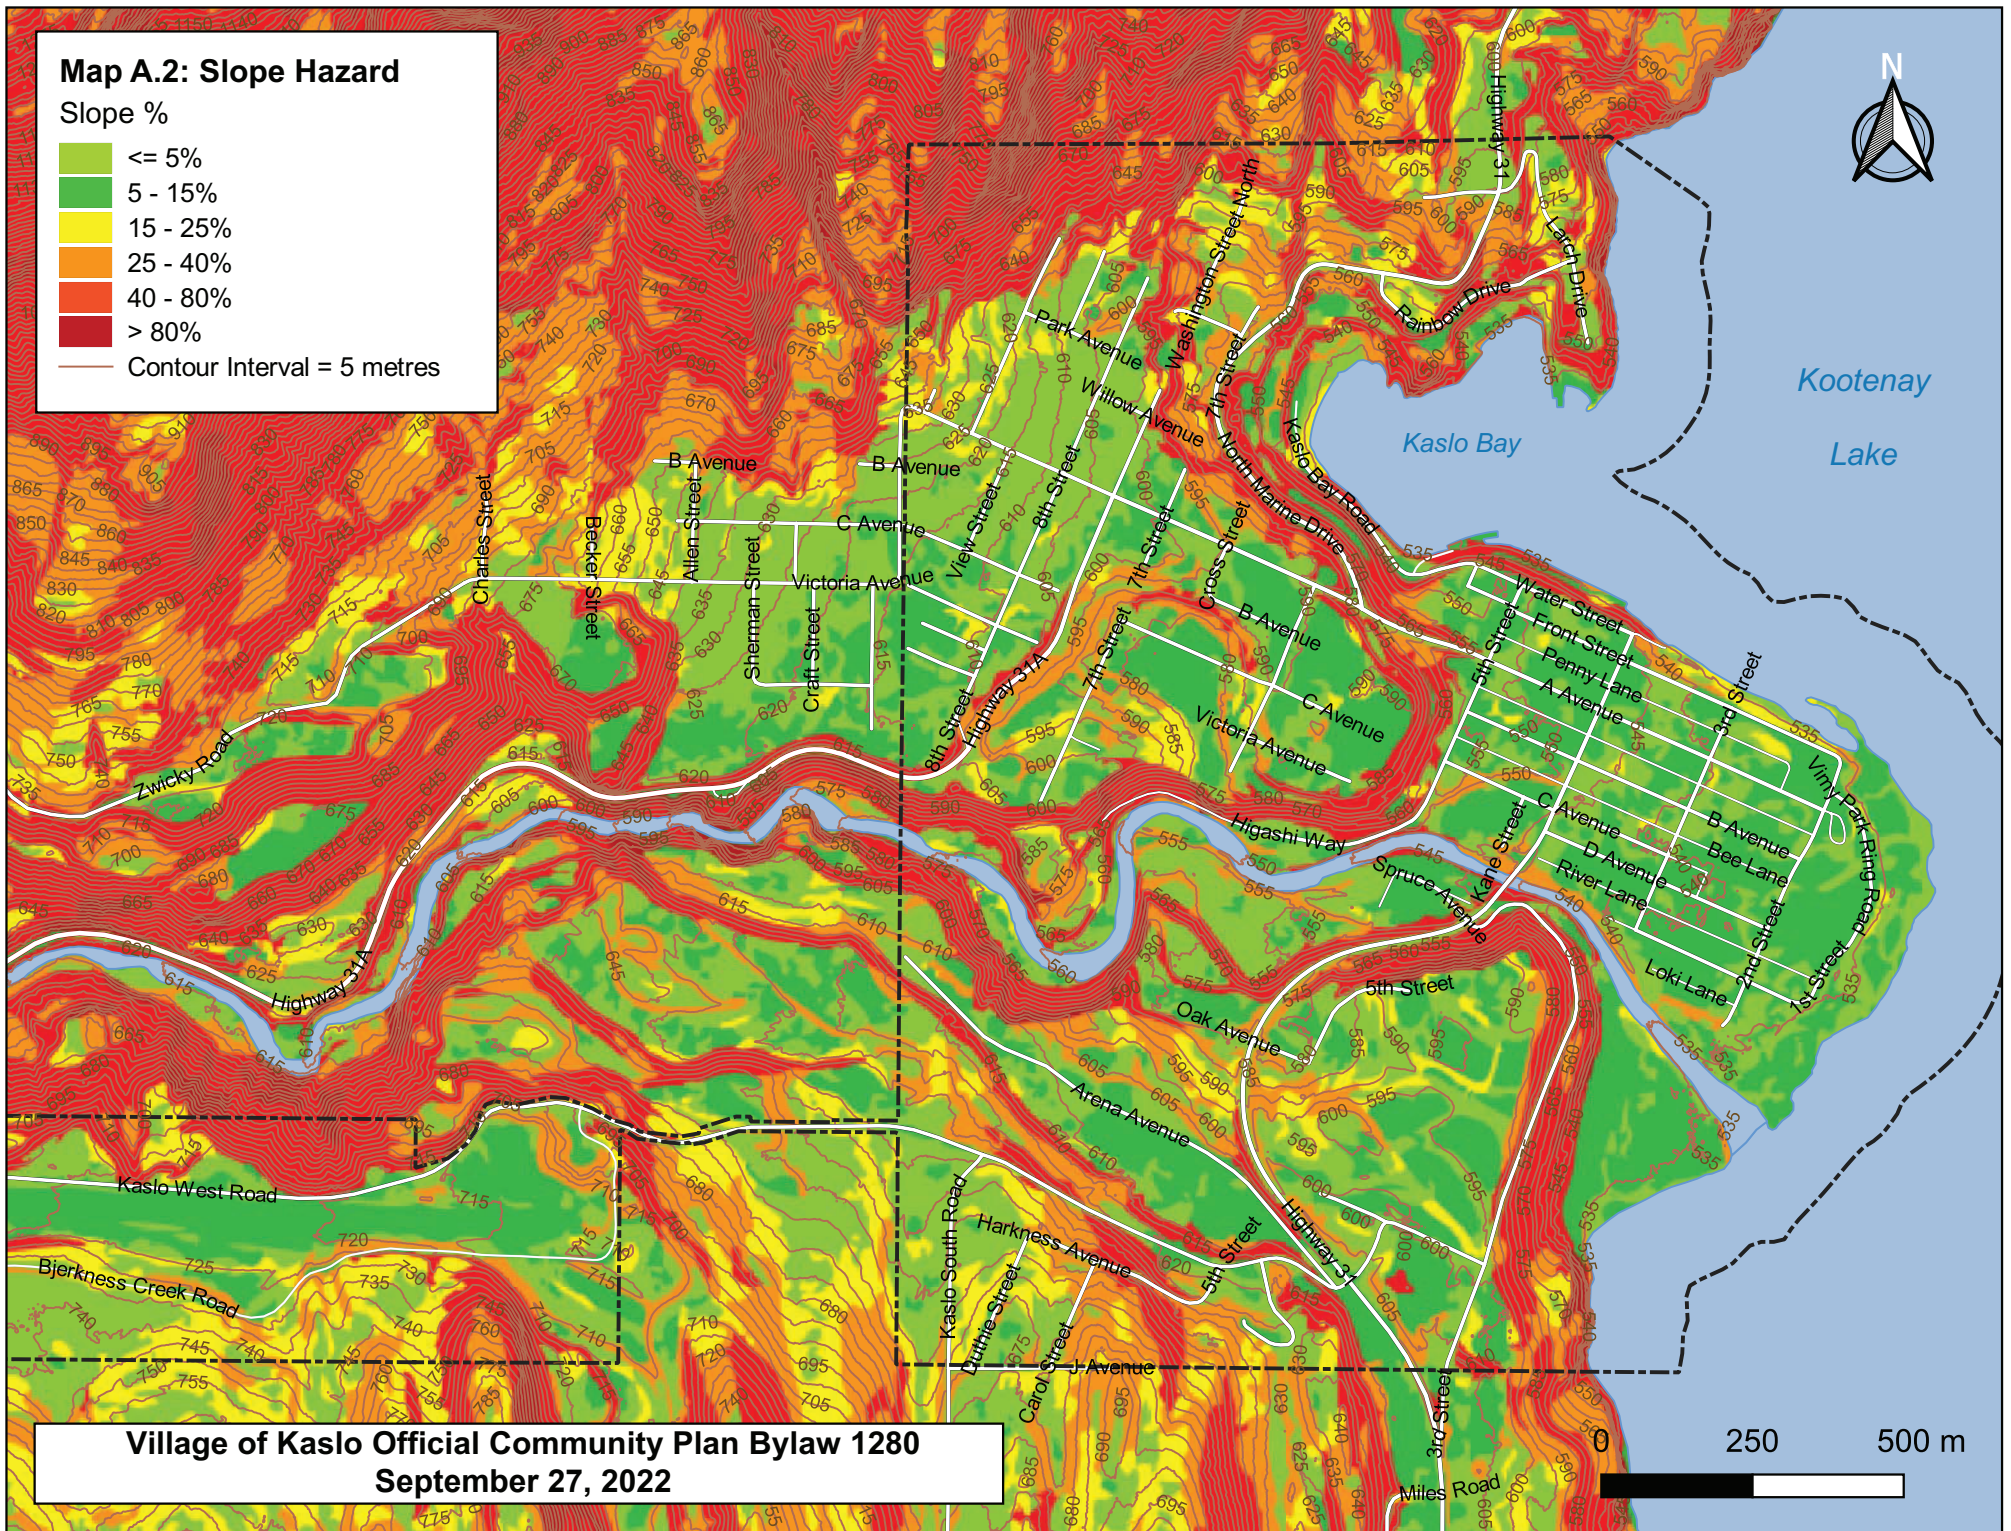

Map A.2: Slope Hazard

Slope %

- <= 5%
- 5 - 15%
- 15 - 25%
- 25 - 40%
- 40 - 80%
- > 80%

— Contour Interval = 5 metres

Kootenay
Lake

Kaslo Bay

Village of Kaslo Official Community Plan Bylaw 1280
September 27, 2022

250 500 m