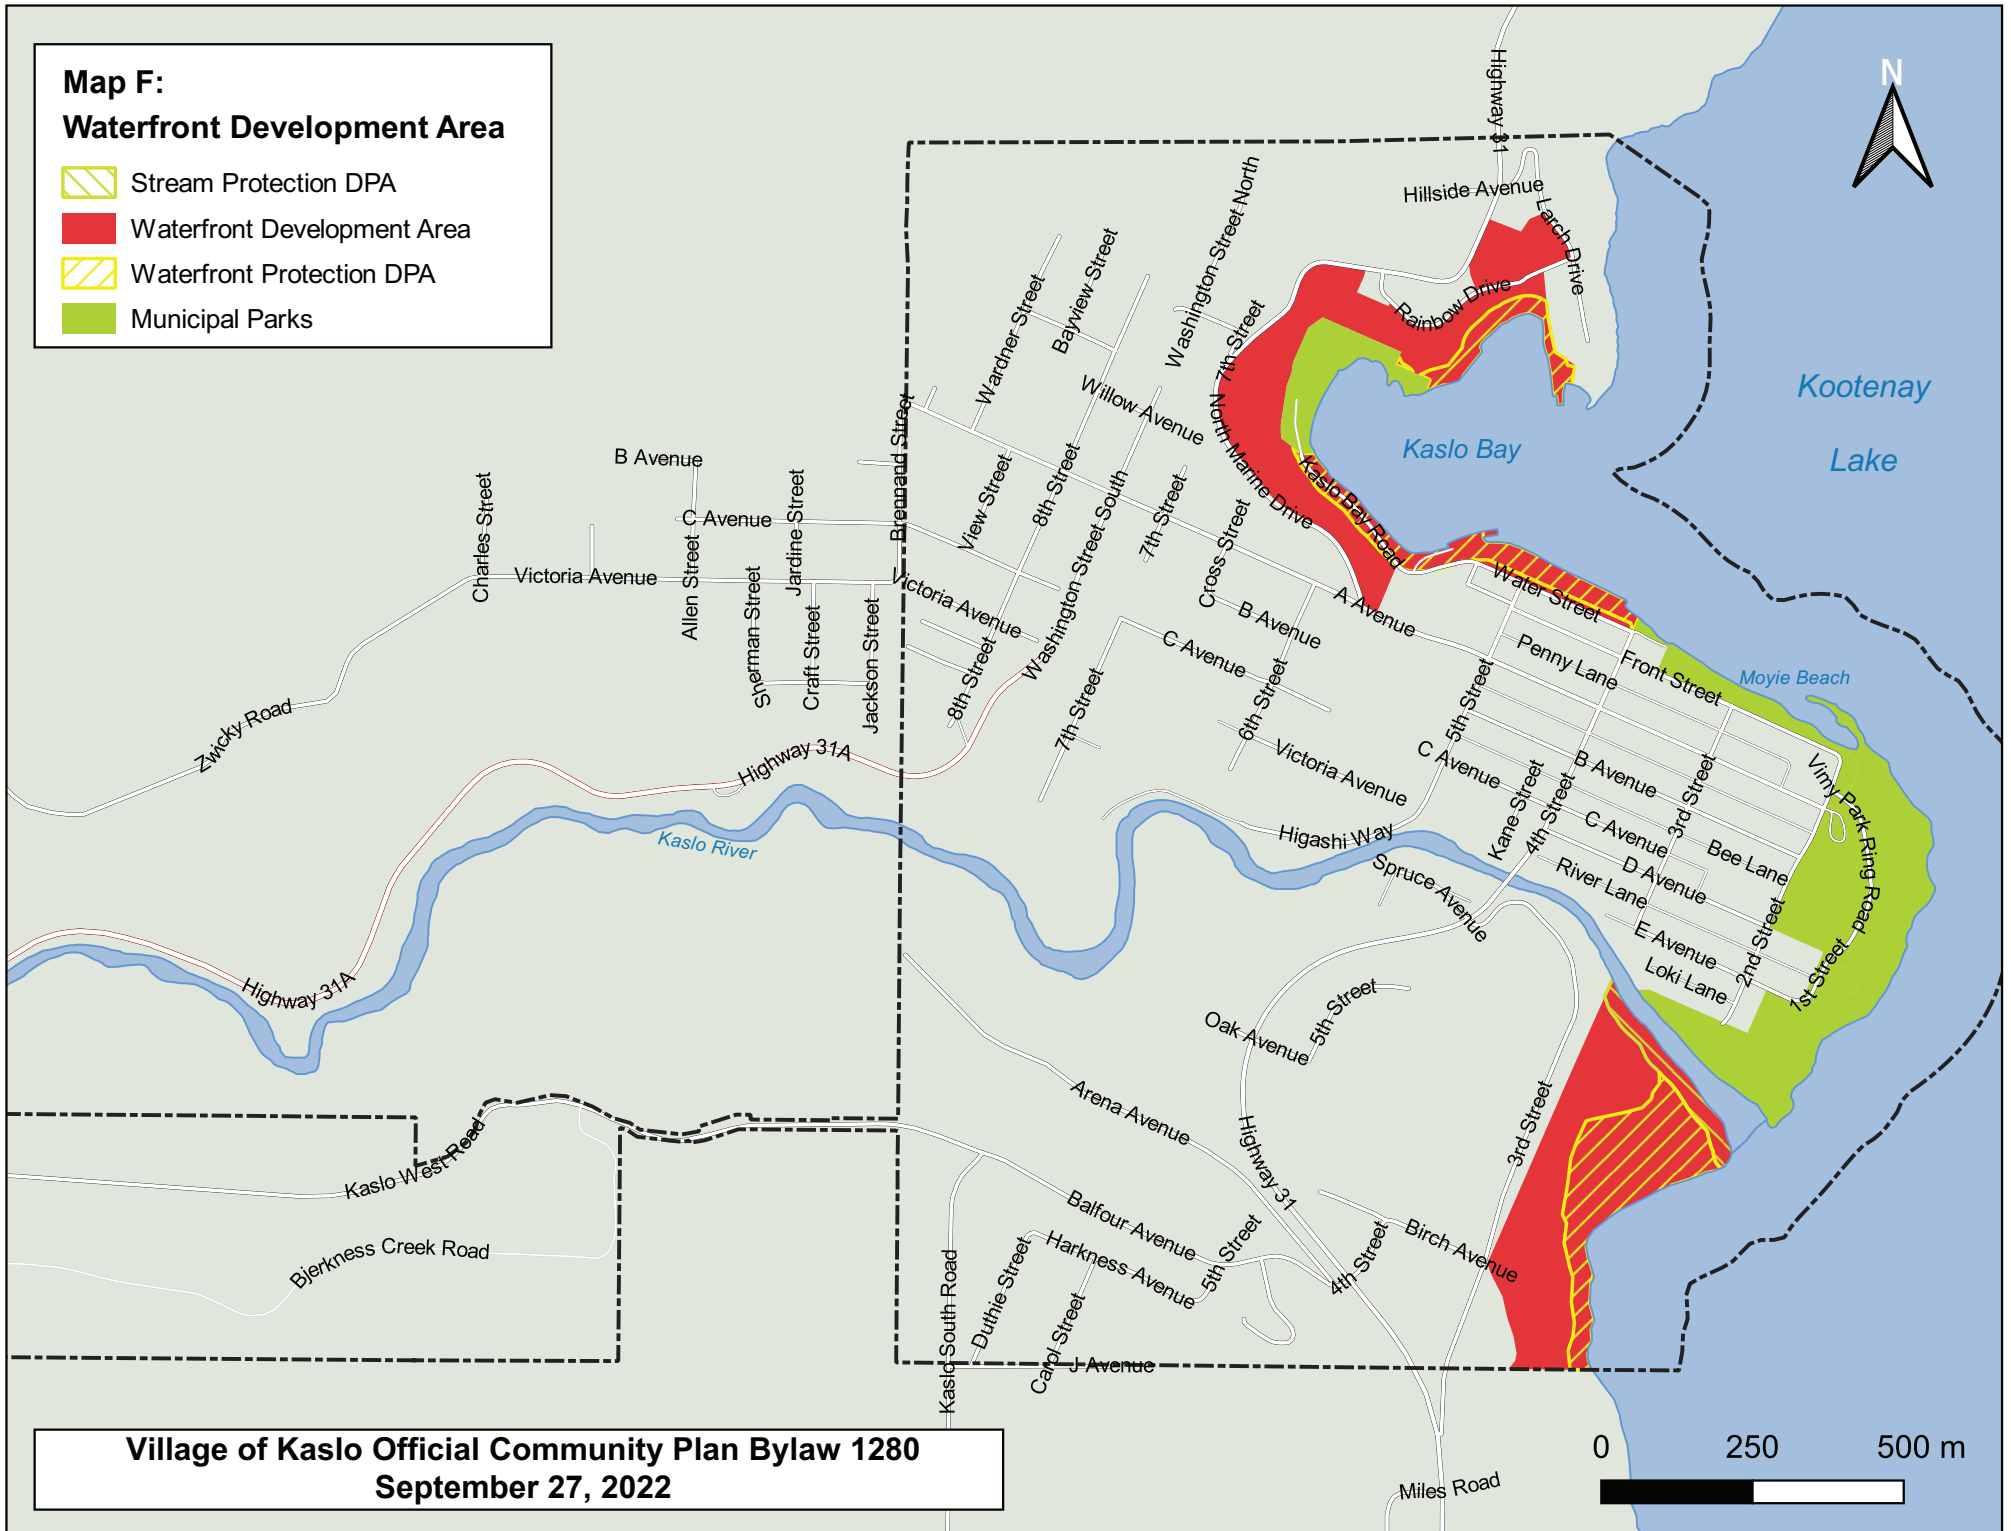

# Map F:

## Waterfront Development Area

-  Stream Protection DPA
-  Waterfront Development Area
-  Waterfront Protection DPA
-  Municipal Parks

Village of Kaslo Official Community Plan Bylaw 1280  
September 27, 2022