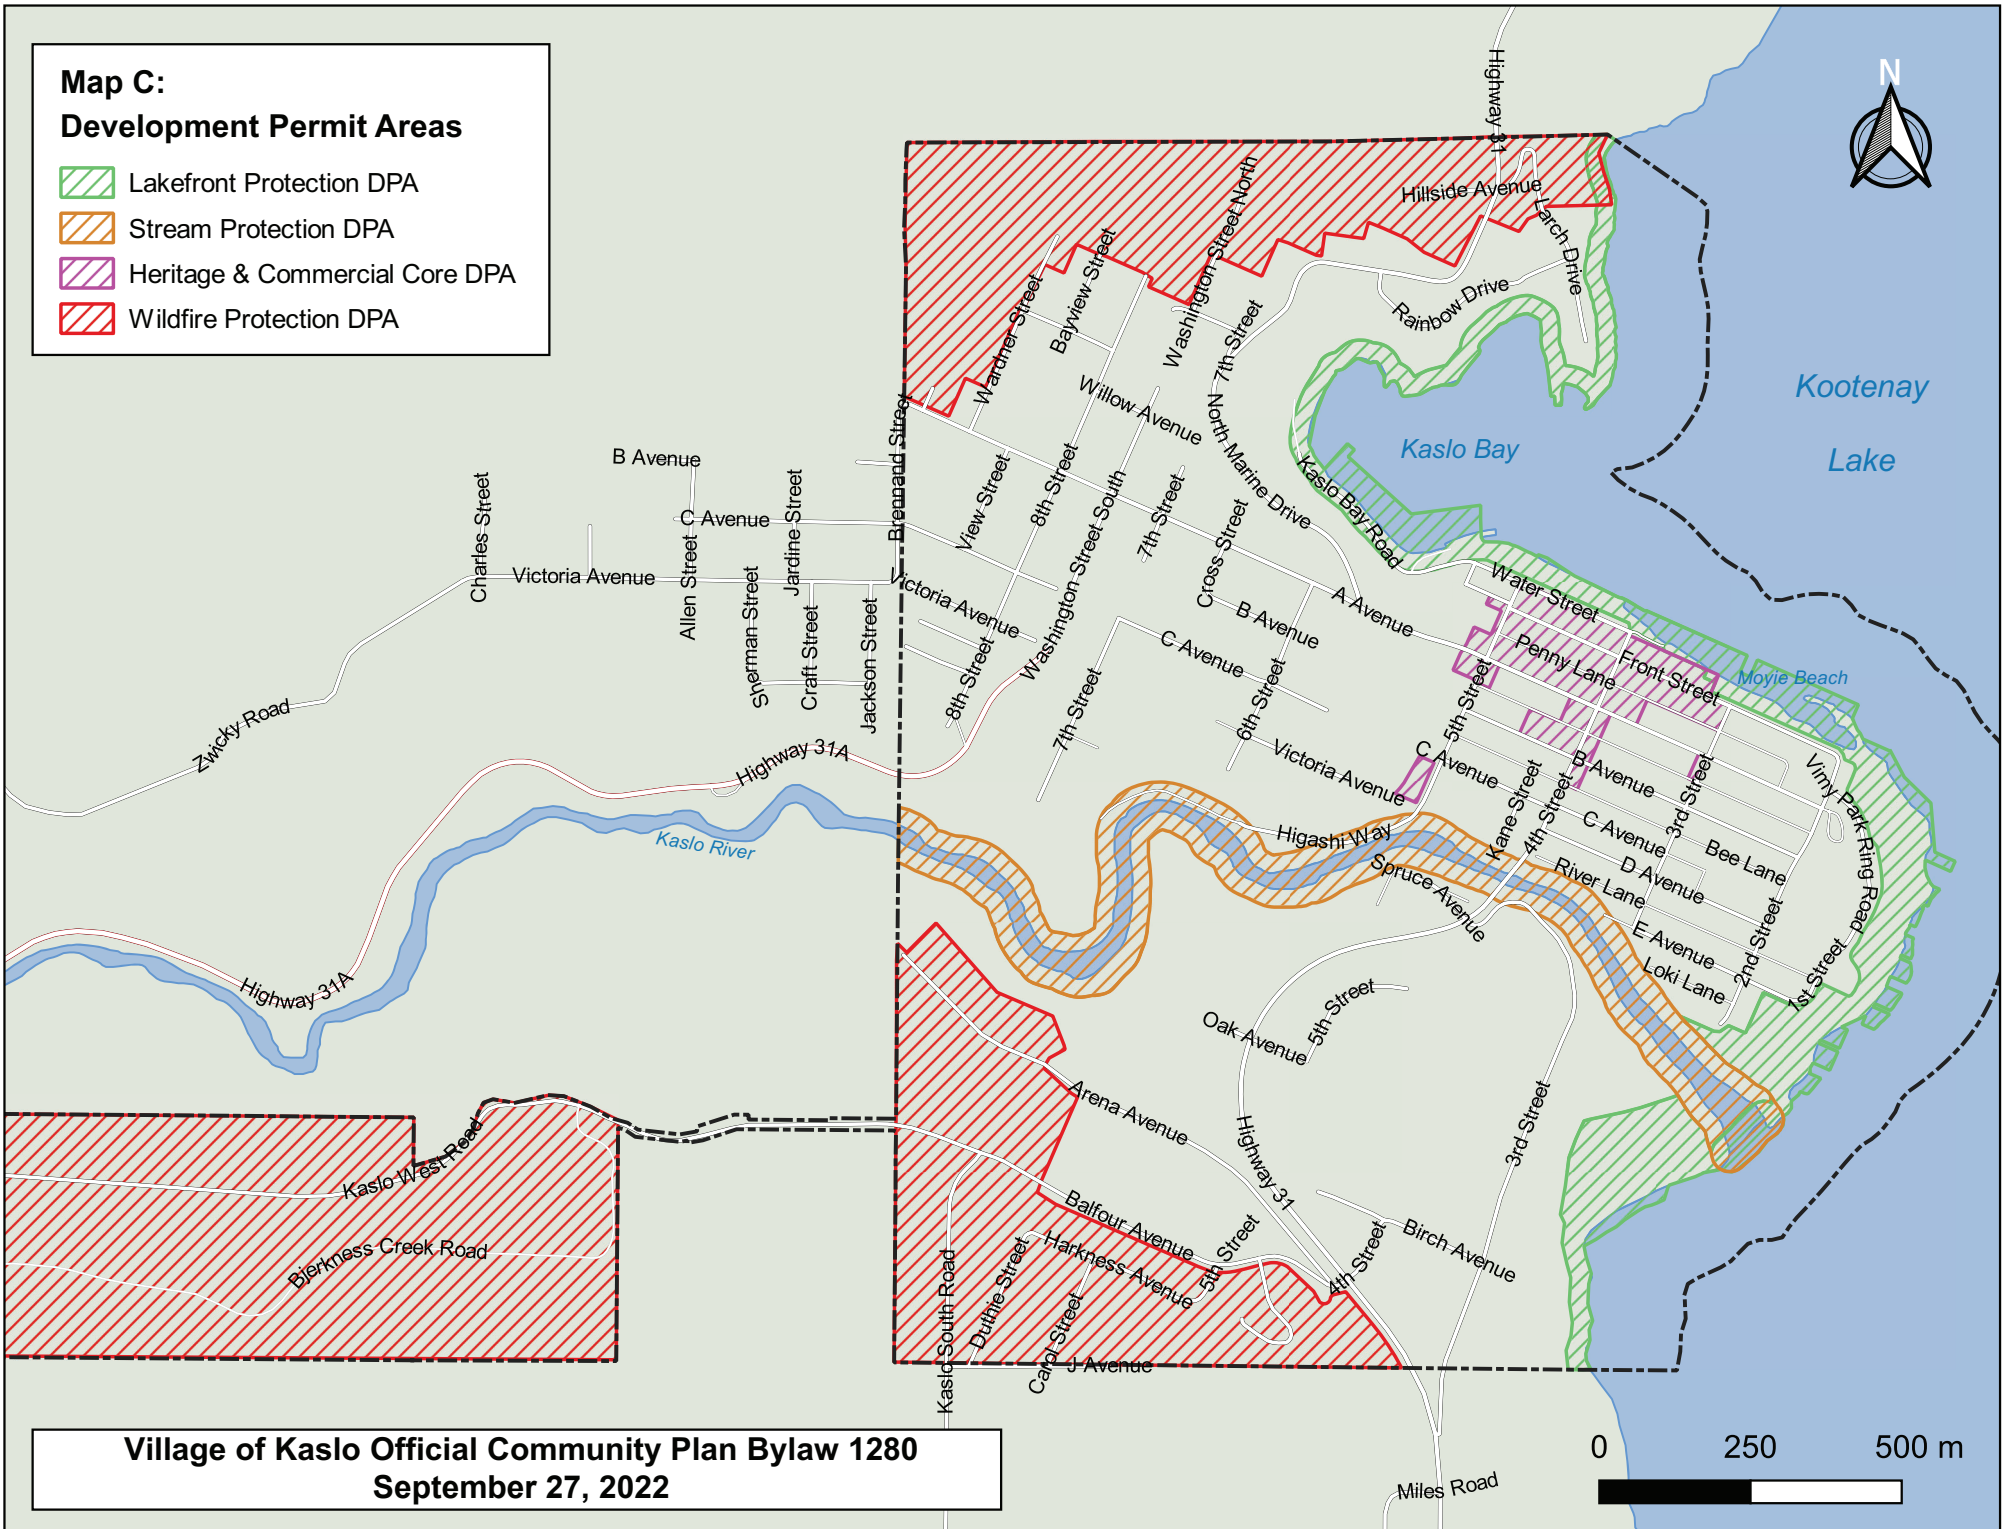

**Map C:
Development Permit Areas**

-  Lakefront Protection DPA
-  Stream Protection DPA
-  Heritage & Commercial Core DPA
-  Wildfire Protection DPA

**Village of Kaslo Official Community Plan Bylaw 1280
September 27, 2022**