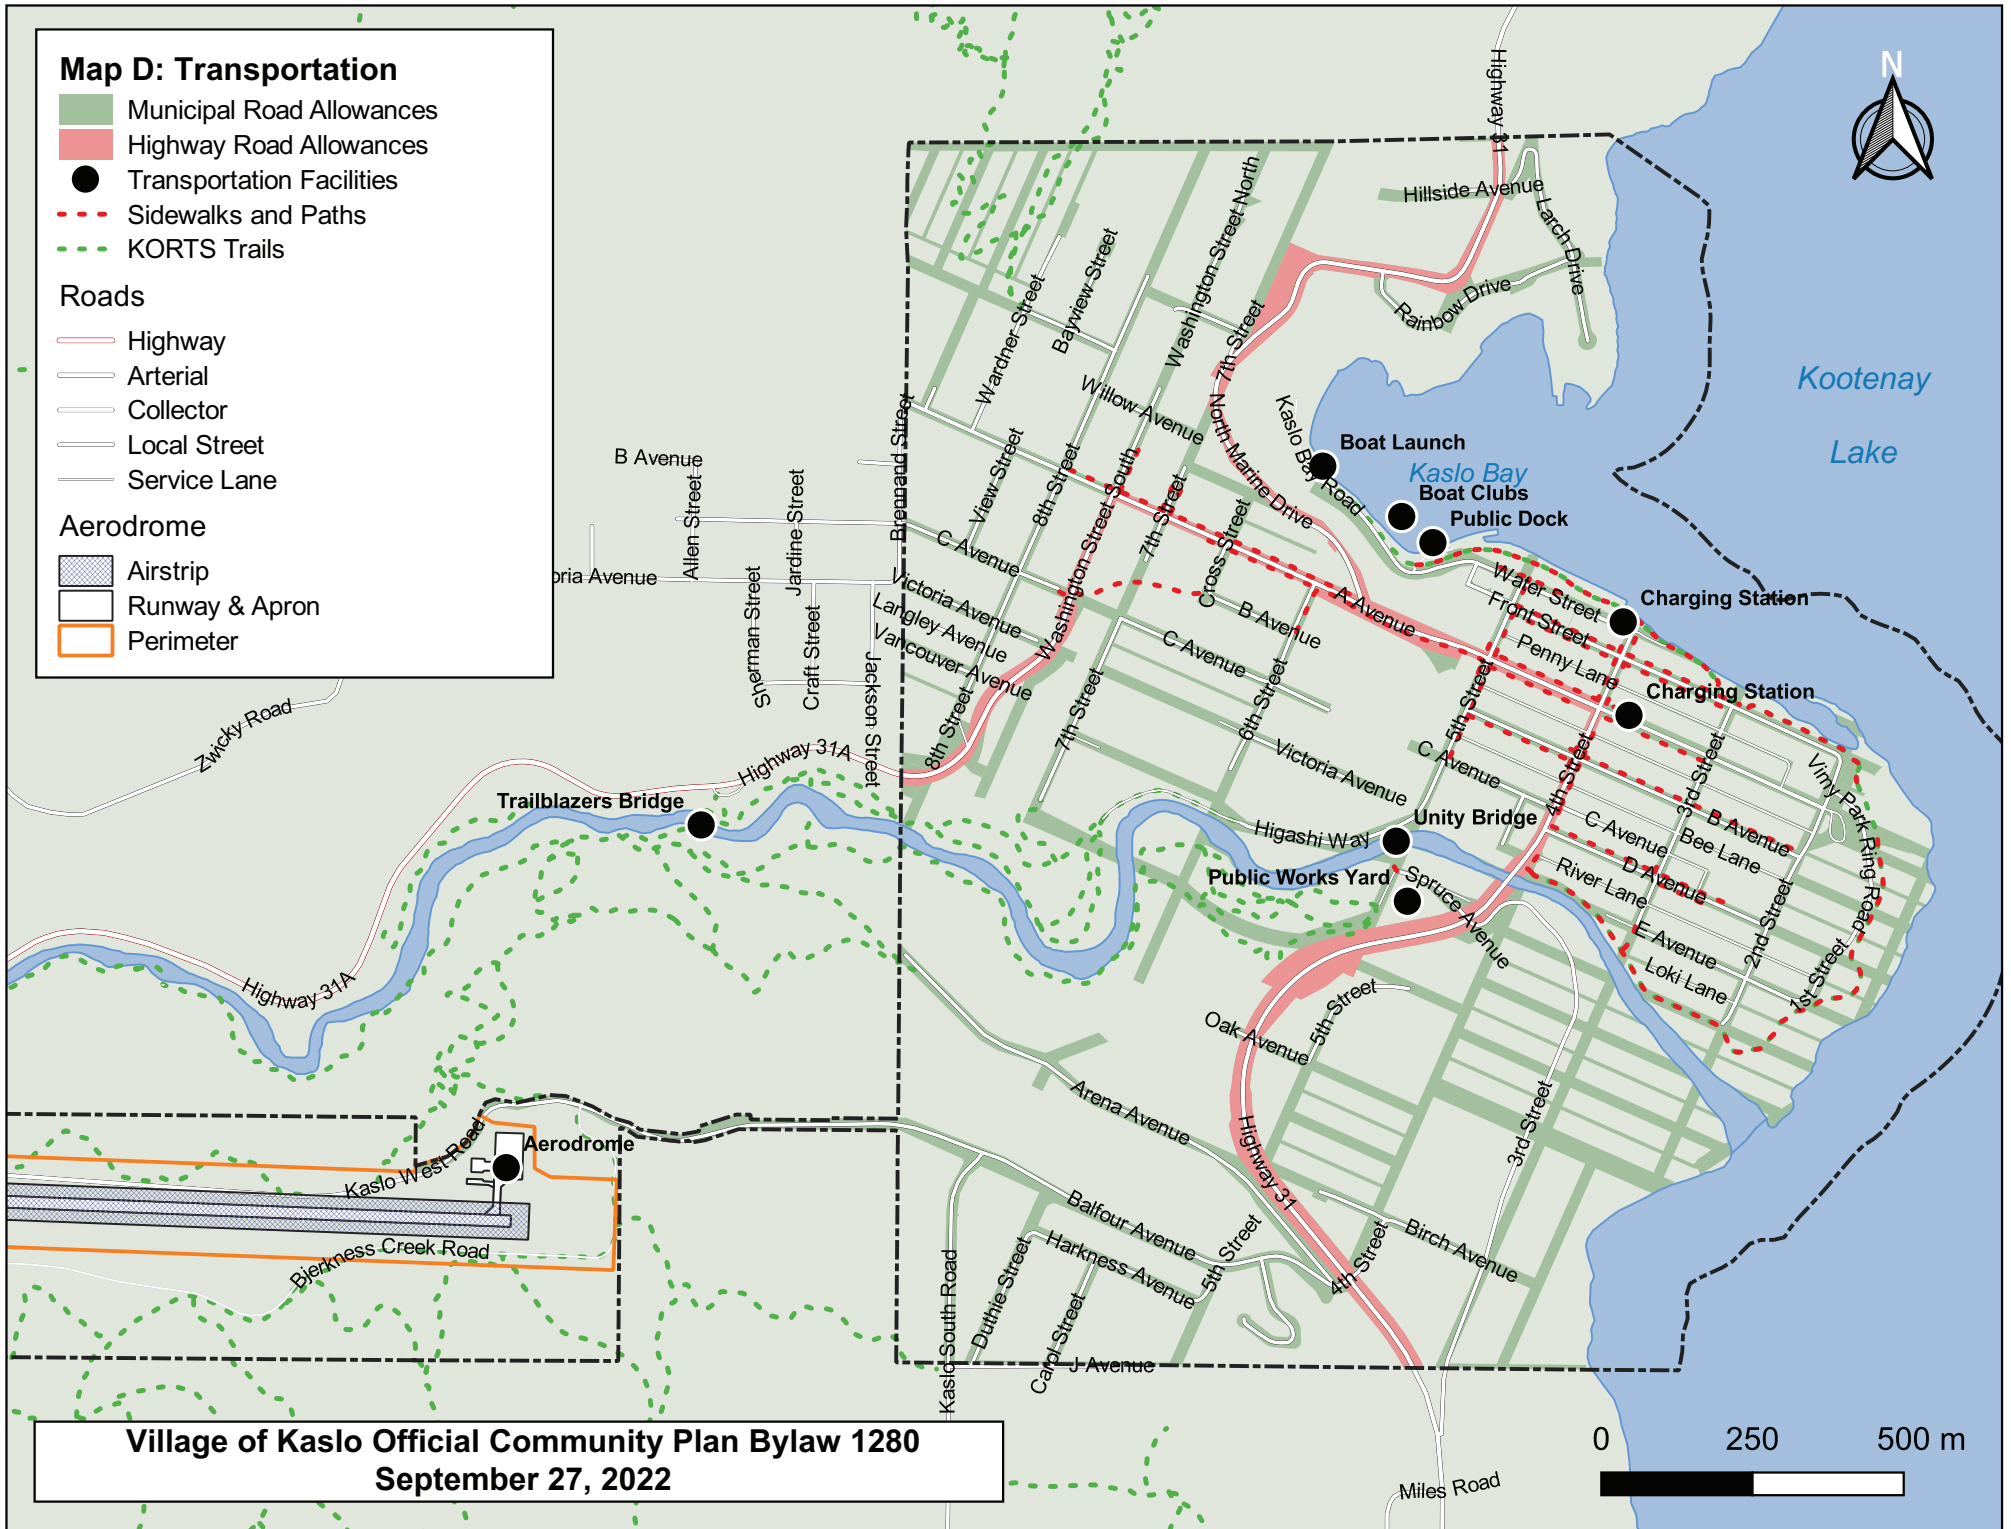

### Map D: Transportation

- Municipal Road Allowances
- Highway Road Allowances
- Transportation Facilities
- Sidewalks and Paths
- KORTS Trails

#### Roads

- Highway
- Arterial
- Collector
- Local Street
- Service Lane

#### Aerodrome

- Airstrip
- Runway & Apron
- Perimeter

**Village of Kaslo Official Community Plan Bylaw 1280**  
**September 27, 2022**